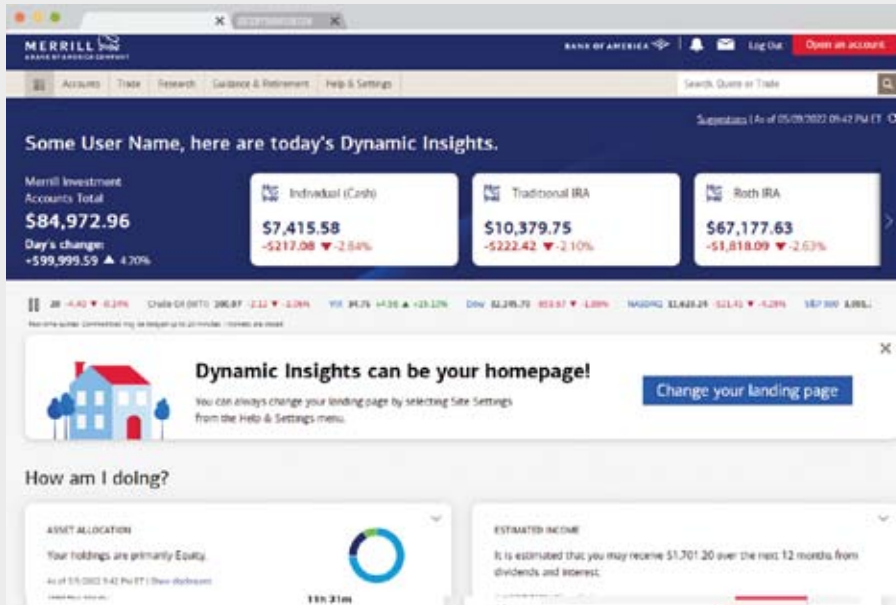

BANK OF AMERICA

PROJECT ROLE: FRONT-END DEVELOPMENT